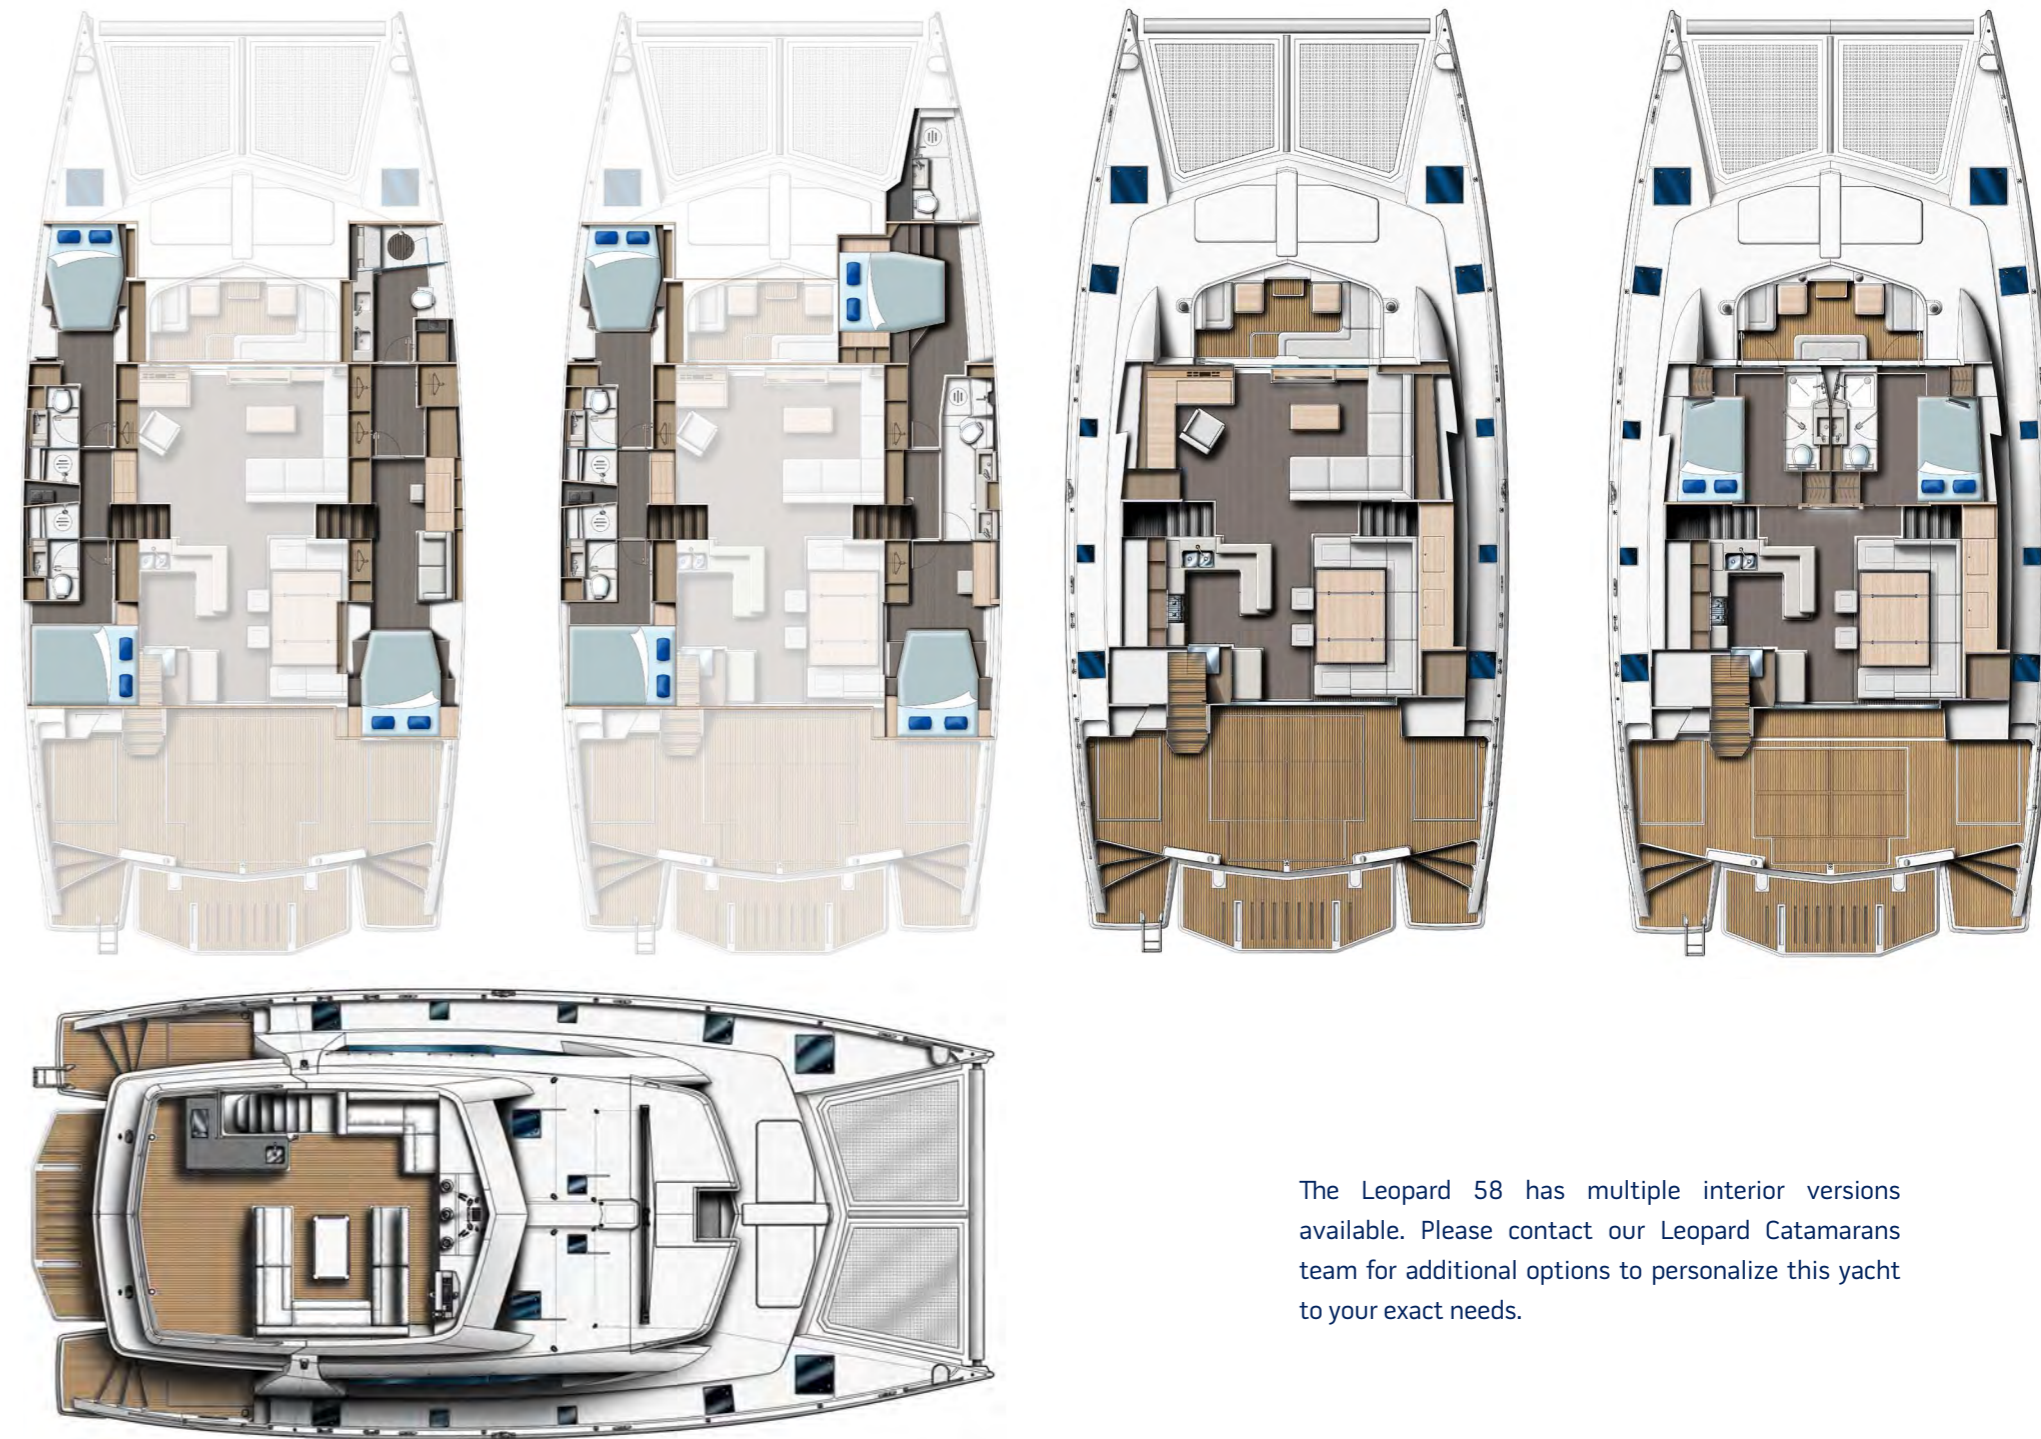

# LEOPARD | 58

LEOPARD  
CATAMARANS

[www.leopardcatamarans.com](http://www.leopardcatamarans.com)

### LEOPARD 58 STANDARD SPECIFICATIONS

Length overall	57 ft 7 in	17.56 m
Length waterline	54 ft 2 in	16.50 m
Beam	27 ft 9 in	8.45 m
Draft	6 ft	1.83 m
Displacement	61,730 lbs	28,000 kg
Fuel capacity	238 US gal	900 L
Water capacity	412 US gal	1,560 L
Engines	2 x 75 hp	