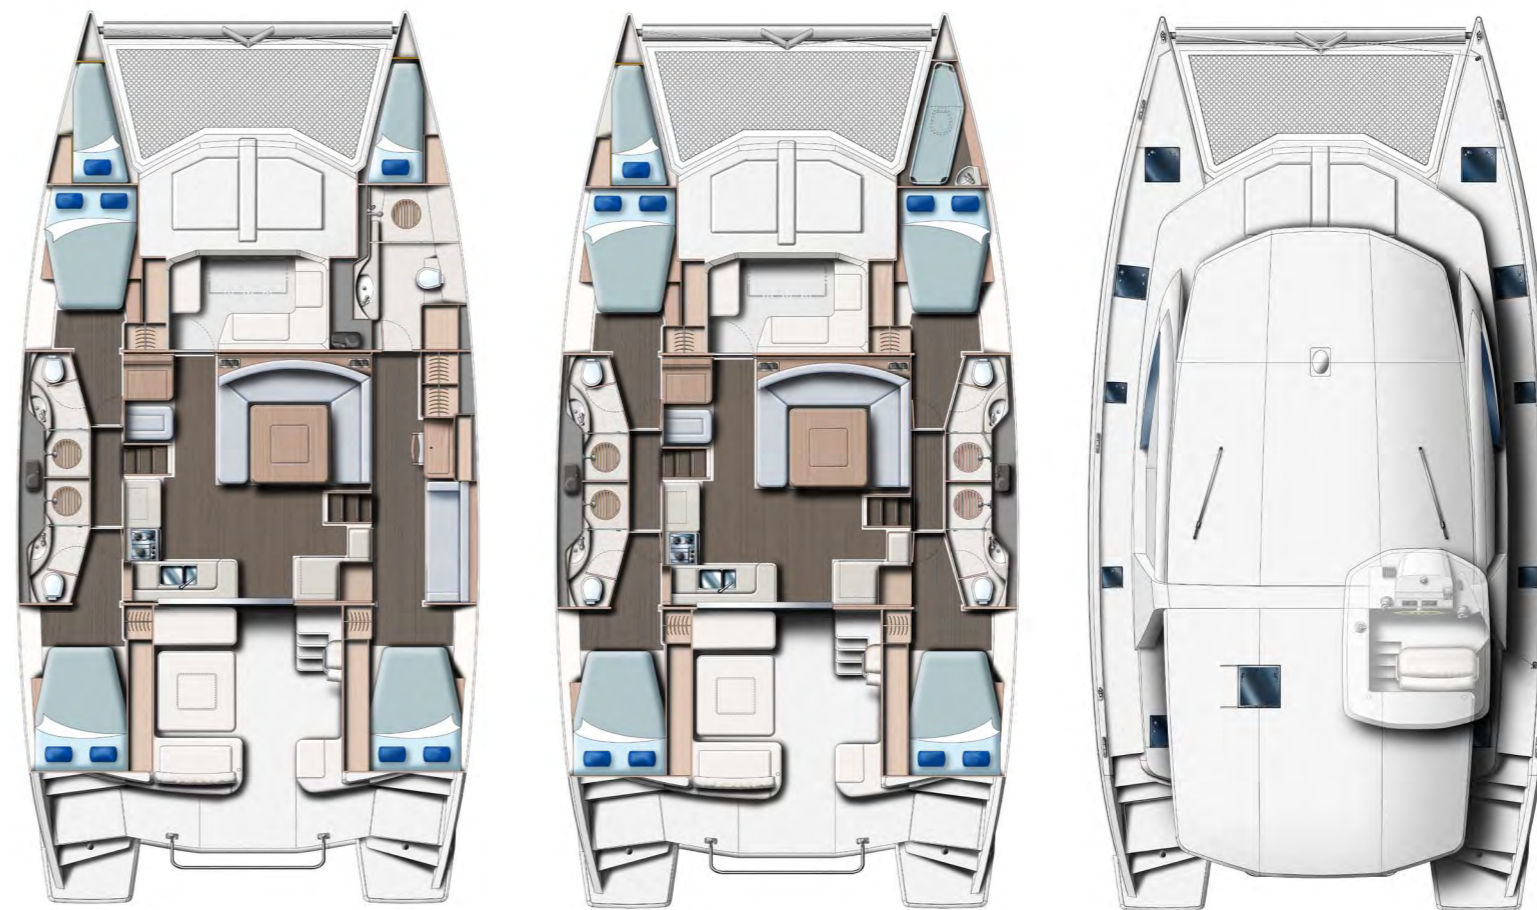

## Technical information for the Leopard 48

The Leopard 48 is built to the highest standards. Please contact our Leopard Catamarans team members for any questions regarding this yacht and any of the information in this brochure.

### LEOPARD 48 STANDARD SPECIFICATIONS

Length overall	48 ft 5 in	14.75 m
Length waterline	45 ft 5 in	13.85 m
Beam	25 ft	7.64 m
Draft	4 ft 10 in.	1.47 m
Displacement	37,480 lbs	17,000 kg
Fuel capacity	185 US gal	700 L
Water capacity	206 US gal	780 L
Engines	2 x 39 hp	

# LEOPARD | 48

The Leopard 48 is available in either a 3 cabin, 3 head version, or a 4 cabin, 4 head version. Both layouts offer the option of additional storage, berth, or head in the forward hull.