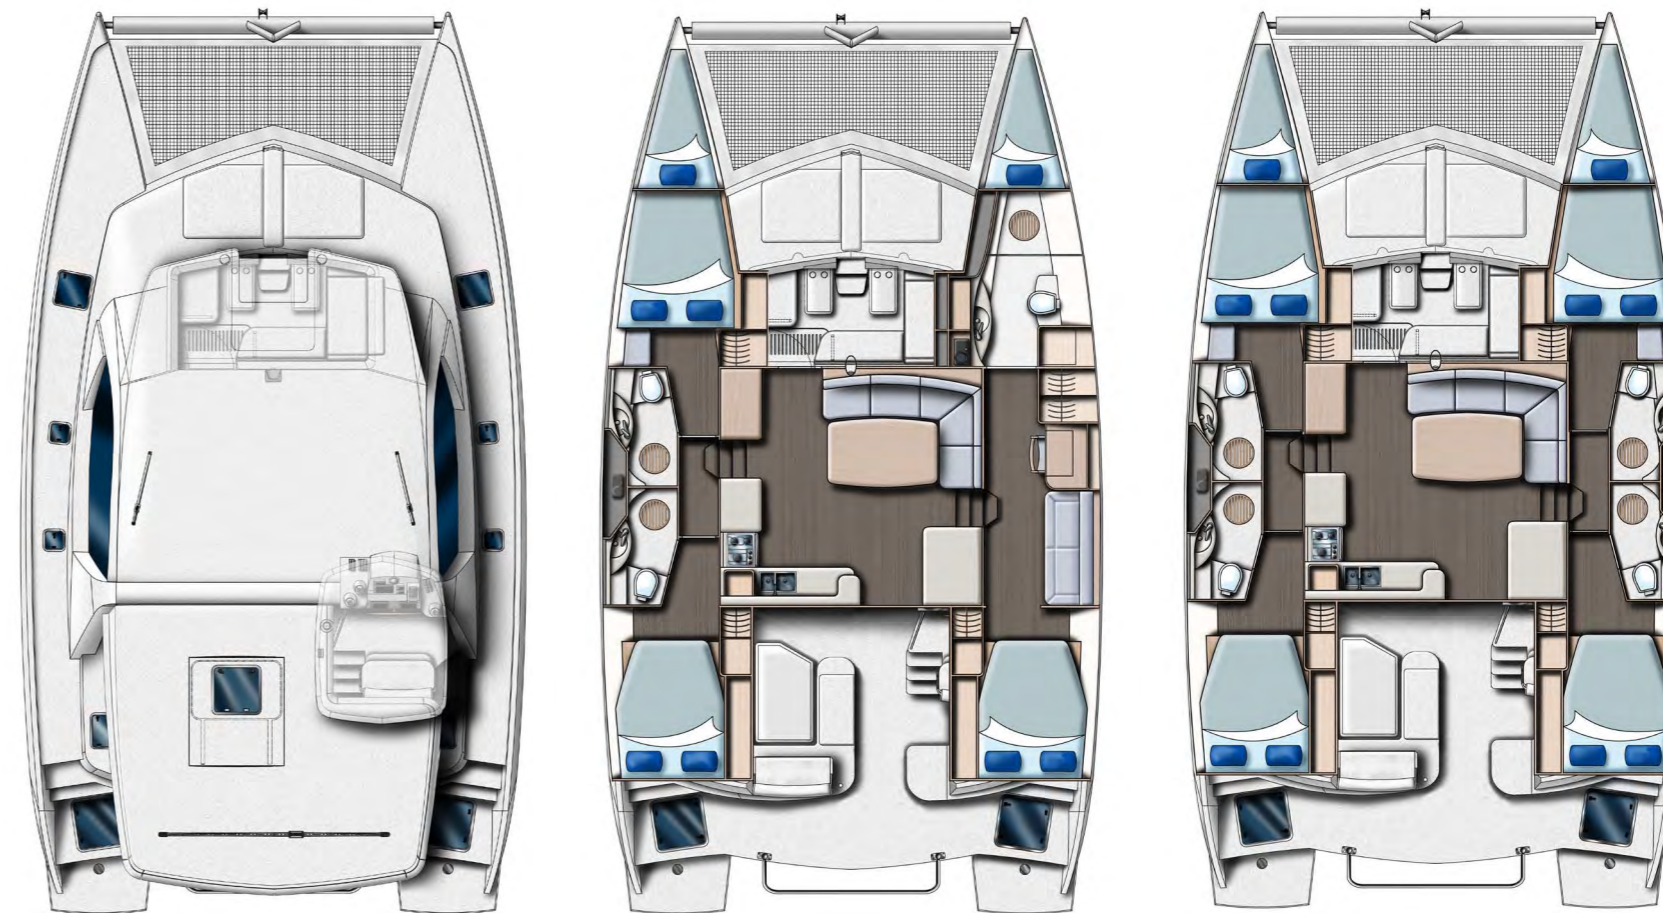

LEOPARD | 44

LEOPARD
CATAMARANS

www.leopardcatamarans.com

SPECIFICATIONS

Technical information for the Leopard 44

The Leopard 44 is built to the highest standards. Please contact our Leopard Catamarans team members for any questions regarding this yacht and any of the information in this brochure.

LEOPARD 44 STANDARD SPECIFICATIONS

| | | |
|------------------|-----------------|-----------|
| Length overall | 42 ft 7 in | 12.98 m |
| Length waterline | 41 ft 8 in | 12.70 m |
| Beam | 23 ft 9 in | 7.25 m |
| Draft | 4 ft 2 in | 1.27 m |
| Displacement | 27,880 lbs | 12,615 kg |
| Fuel capacity | 185 US gal | 700 L |
| Water capacity | 206 US gal | 780 L |
| Engines | 2 x Diesel 29hp | |

LEOPARD | 44

The Leopard 44 is available in either a 3 cabin, 3 head version, or a 4 cabin, 4 head version. Both layouts offer the option of additional storage, berth, or head in the forward hull.