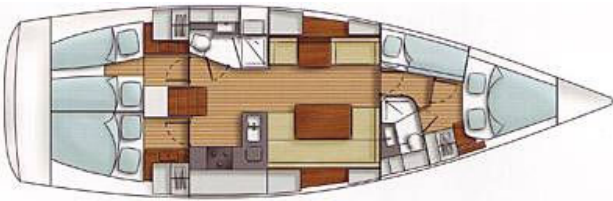

Boat

Hanse 430e

Year	2007
Length	13,25mt
Beam	4,25 mt
Draught	2,20
Water tank	320 lt
Fuel tank	140 lt
Mainsail area	126,00 mq
Randa full batten	61,10 mq
Self-tackingjib	49,00 mq
Engine	Yanmar 55 Hp diesel
Beds	8+2
Cabin	4
WC	2

Inclusive:

- Assurance RC (Civil Resonsability)+ Kasco;
- Gas Bottle;
- Accessories;
- Galley Complete.

Endowments STD:

- Dinghy;
- Hot water;
- 3 Showers (2 ins. 1 out.);
- Biminitop;
- Sprayhood;
- Table cockpit.