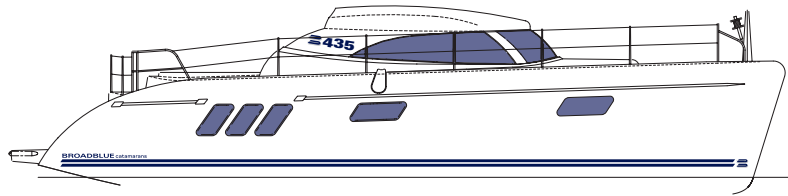

BROADBLUE
catamarans

435

SAIL PLAN
& LAYOUTS

435

SAIL PLAN

STANDARD
LAYOUT

CHARTER
LAYOUT

TWINSTATE
LAYOUT