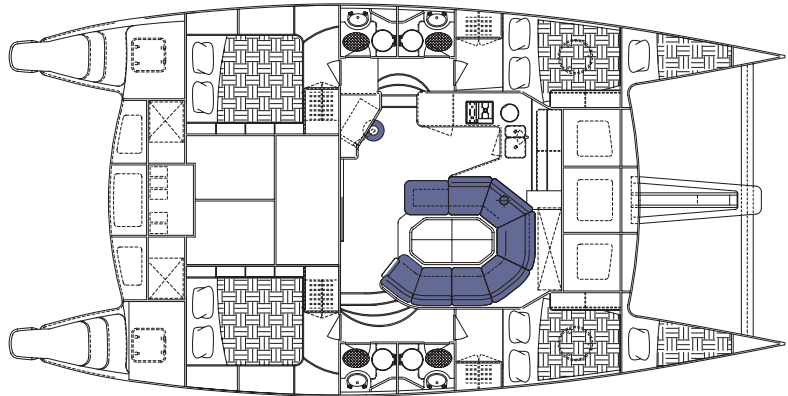

BROADBLUE
catamarans

435

SAIL PLAN
& LAYOUTS

435

SAIL PLAN

STANDARD
LAYOUT

CHARTER
LAYOUT

TWINSTATE
LAYOUT