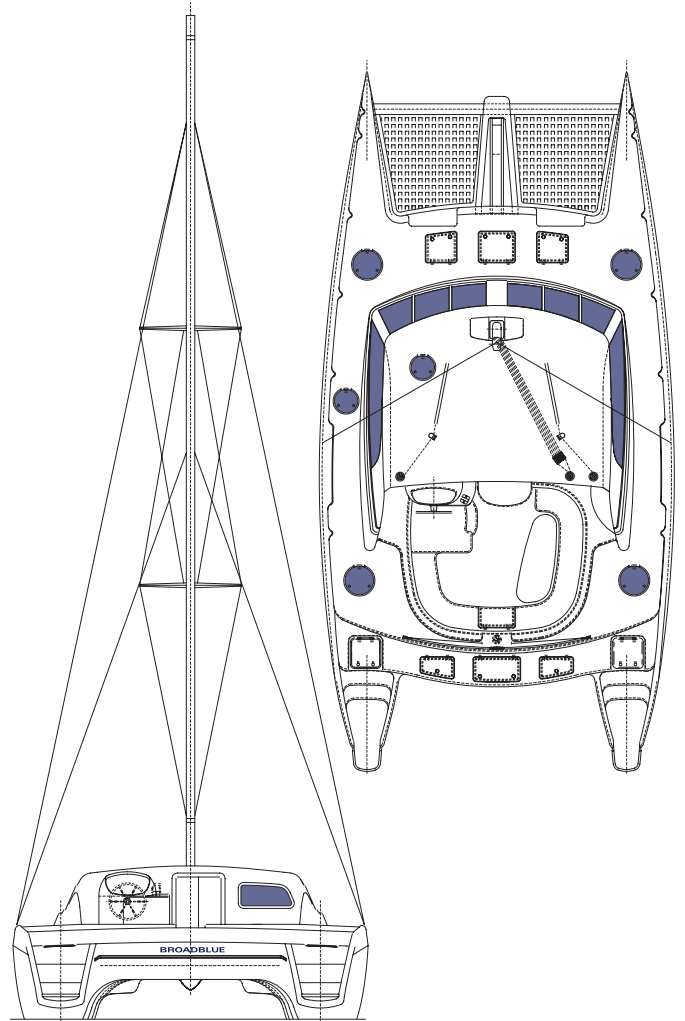

BROADBLUE
catamarans

435

SAIL PLAN
& LAYOUTS

435

SAIL PLAN

STANDARD
LAYOUT

CHARTER
LAYOUT

TWINSTATE
LAYOUT