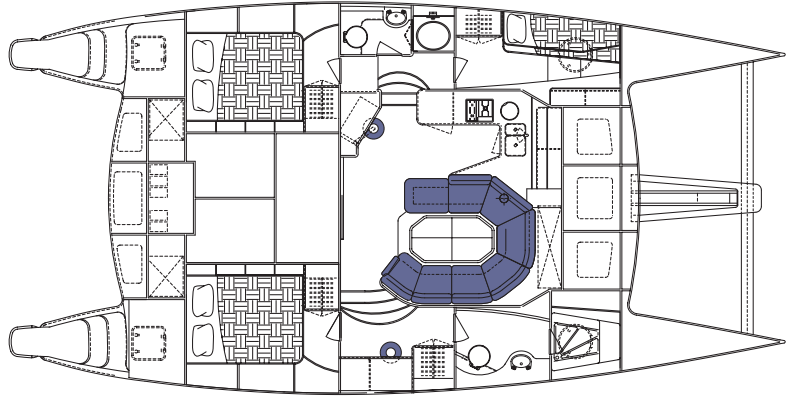

BROADBLUE
catamarans

435

SAIL PLAN
& LAYOUTS

435

SAIL PLAN

STANDARD
LAYOUT

CHARTER
LAYOUT

TWINSTATE
LAYOUT