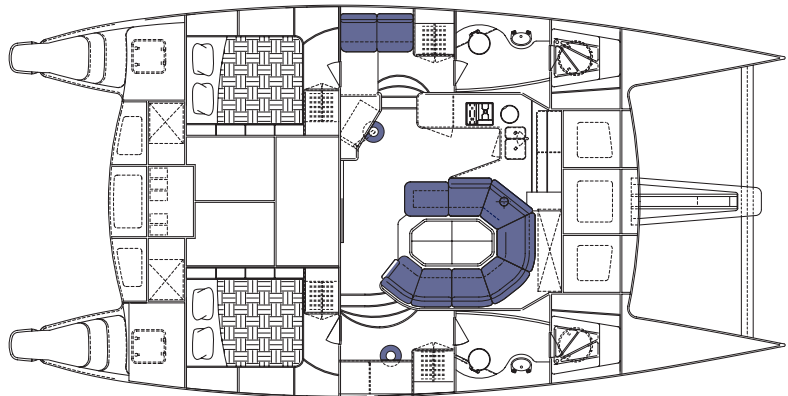

BROADBLUE
catamarans

435

SAIL PLAN
& LAYOUTS

435

SAIL PLAN

STANDARD
LAYOUT

CHARTER
LAYOUT

TWINSTATE
LAYOUT